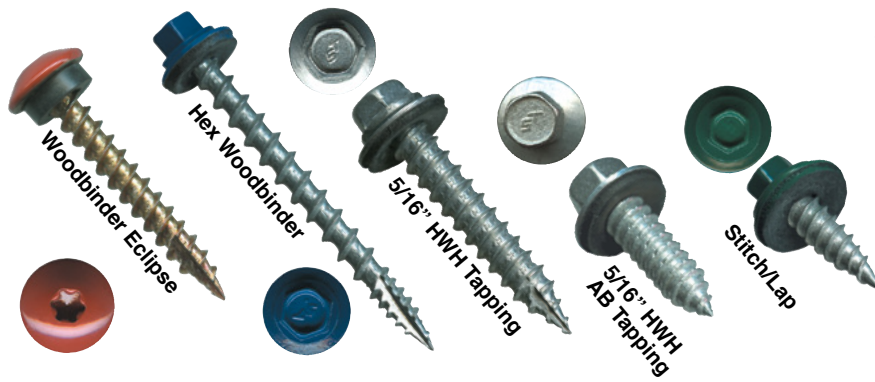

Metal to Wood Screws

Plastic Jars
(Woodbinders &
Woodbinder Eclipse Only)

250-ct. Plastic Bags
and Bulk Cartons